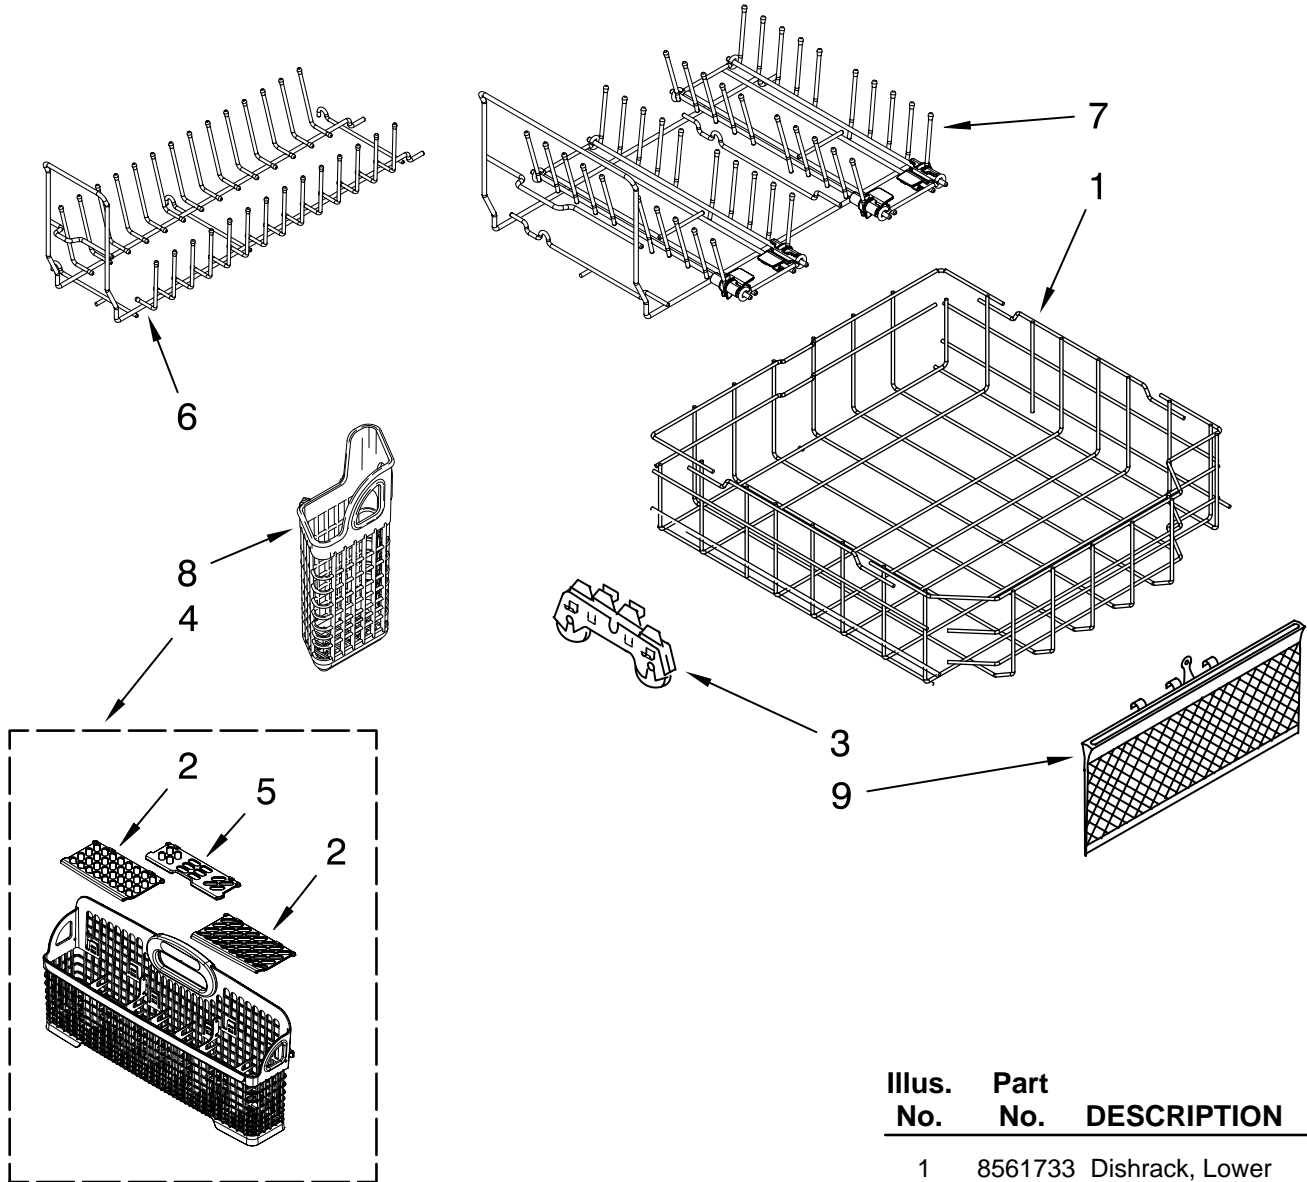

FOR ORDERING INFORMATION REFER TO PARTS PRICE LIST

UPPER WASH AND RINSE PARTS

For Models: KUDU03STBL2, KUDU03STWH2, KUDU03STSS2

(Black)

(White)

(Stainless)

Illus. No.	Part No.	DESCRIPTION
1	W10077859	Feed Tube Assembly (Also Includes Item 3)
2	8533889	Screw
3	8557720	Sprayarm, 3rd Level
4	W10118464	Cover, Screw
5	W10082867	Mount
6	W10082949	Manifold
7	W10082832	Hanger
8	8268433	Seal, Sprayarm
9	W10082831	Probe, Manifold
10	W10082841	Sprayarm
11	W10077600	Manifold, Sprayzone
12	W10077903	Valve Assembly, Manifold

FOR ORDERING INFORMATION REFER TO PARTS PRICE LIST

LOWER RACK PARTS

For Models: KUDU03STBL2, KUDU03STWH2, KUDU03STSS2
 (Black) (White) (Stainless)

Illus. No.	Part No.	DESCRIPTION
1	8561733	Dishrack, Lower
2		Lid, Basket Silverware
	8519695	Left Side
	8519663	Right Side
3	W10082868	Wheel & Transport Assembly
4	8531282	Basket, Silverware
5	8519662	Lid, Basket Center
6	W10086370	Insert, Single
7	W10086340	Insert, Double
8	8519702	Basket, Utensil
9	8519716	Basket-Small Items